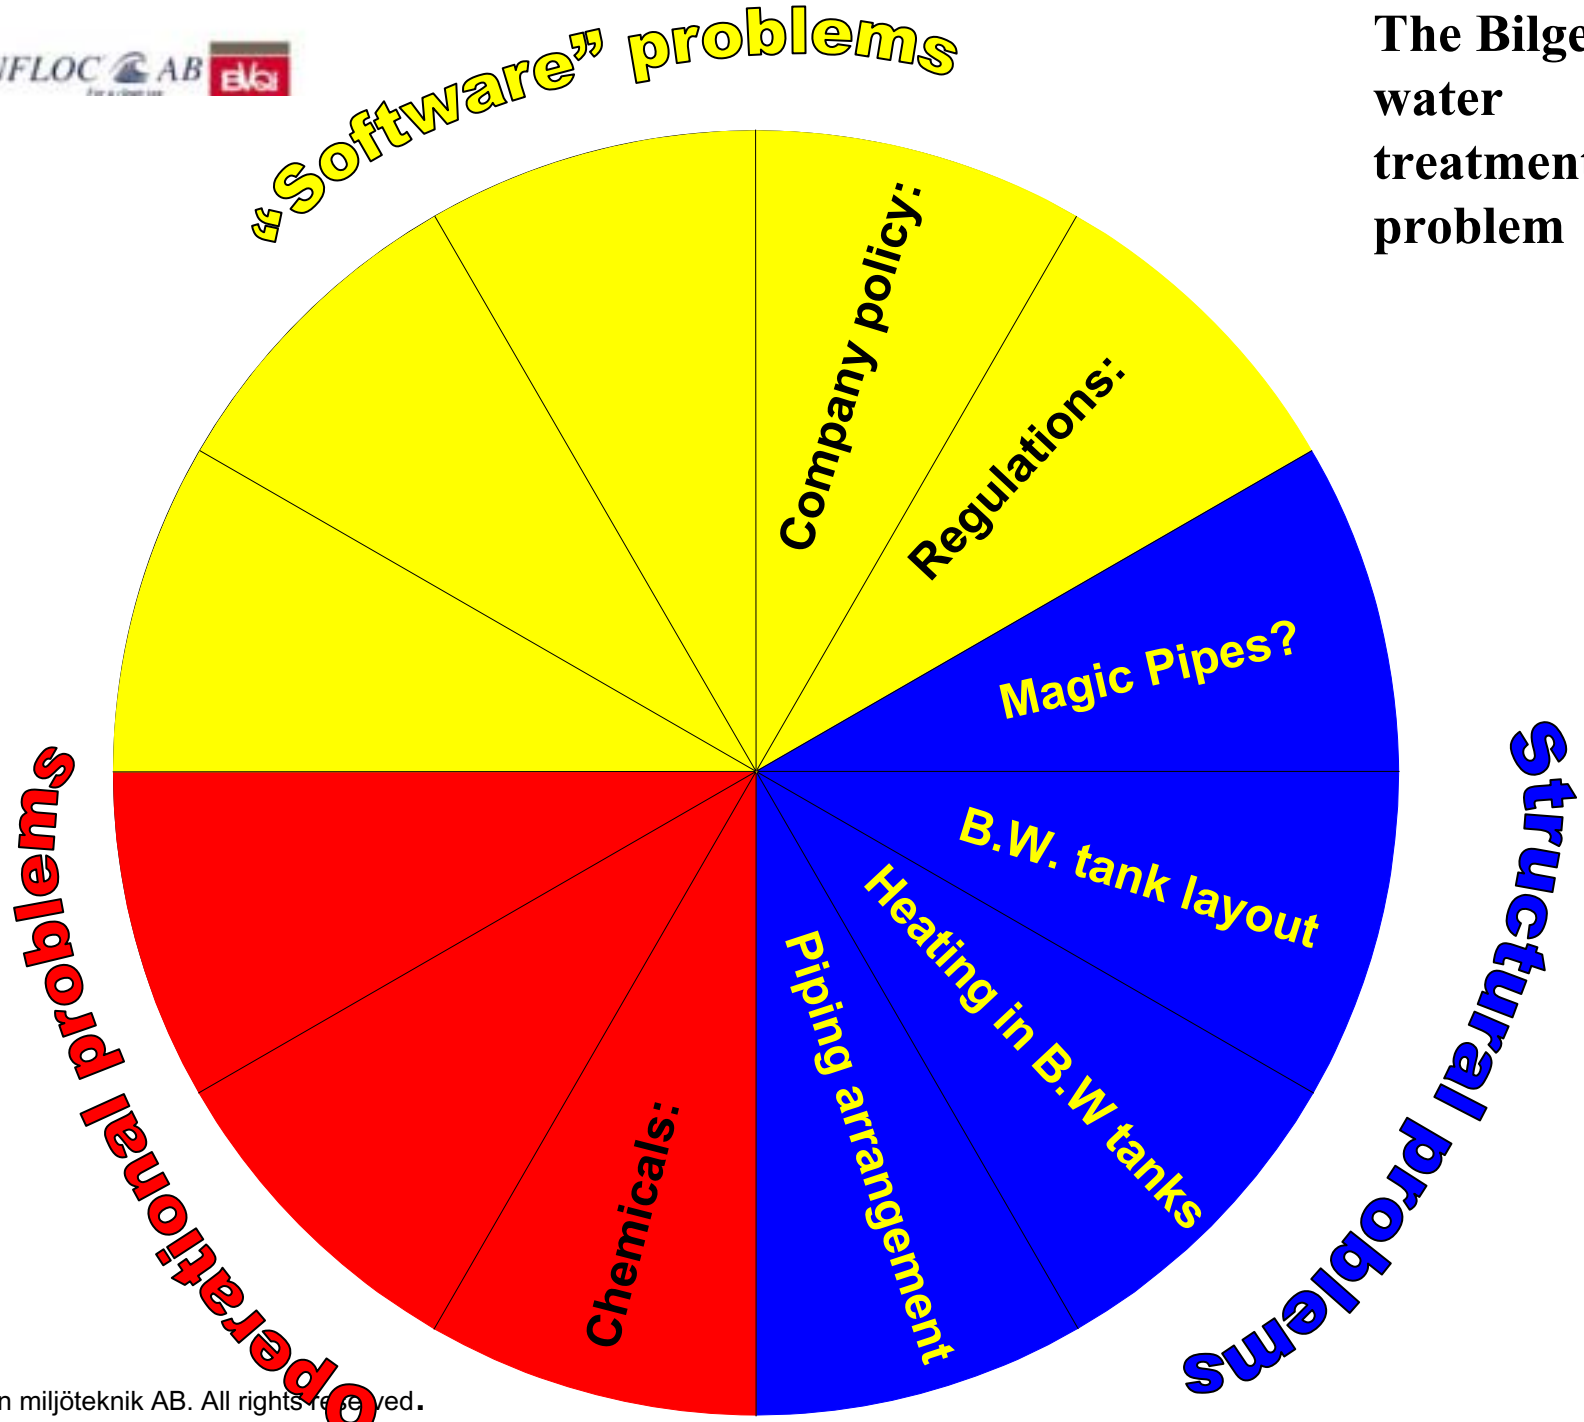

Marinfloc AB

Benny Carlson

Why?

Image taken with Forward Looking Infra-Red Radar

The Bilge water treatment problem

The use of new chemicals who helping ship owners to get more effective ships
Together with the side effects it brings to Bilge water and Sludge

The Bilge water treatment problem

ADDING PAC TO BILGE WATER

The Bilge water treatment problem

Marinfloc CD

The Bilge water treatment problem

The Bilge water treatment problem

Do we really want to solve the problem?

We don't have
any problems

We have full
control

We don't have time
for this shit!

This water is
clean enough!

Another *bright*
idea from the
office!

The Bilge water treatment problem

White Box System

Thanks for your time