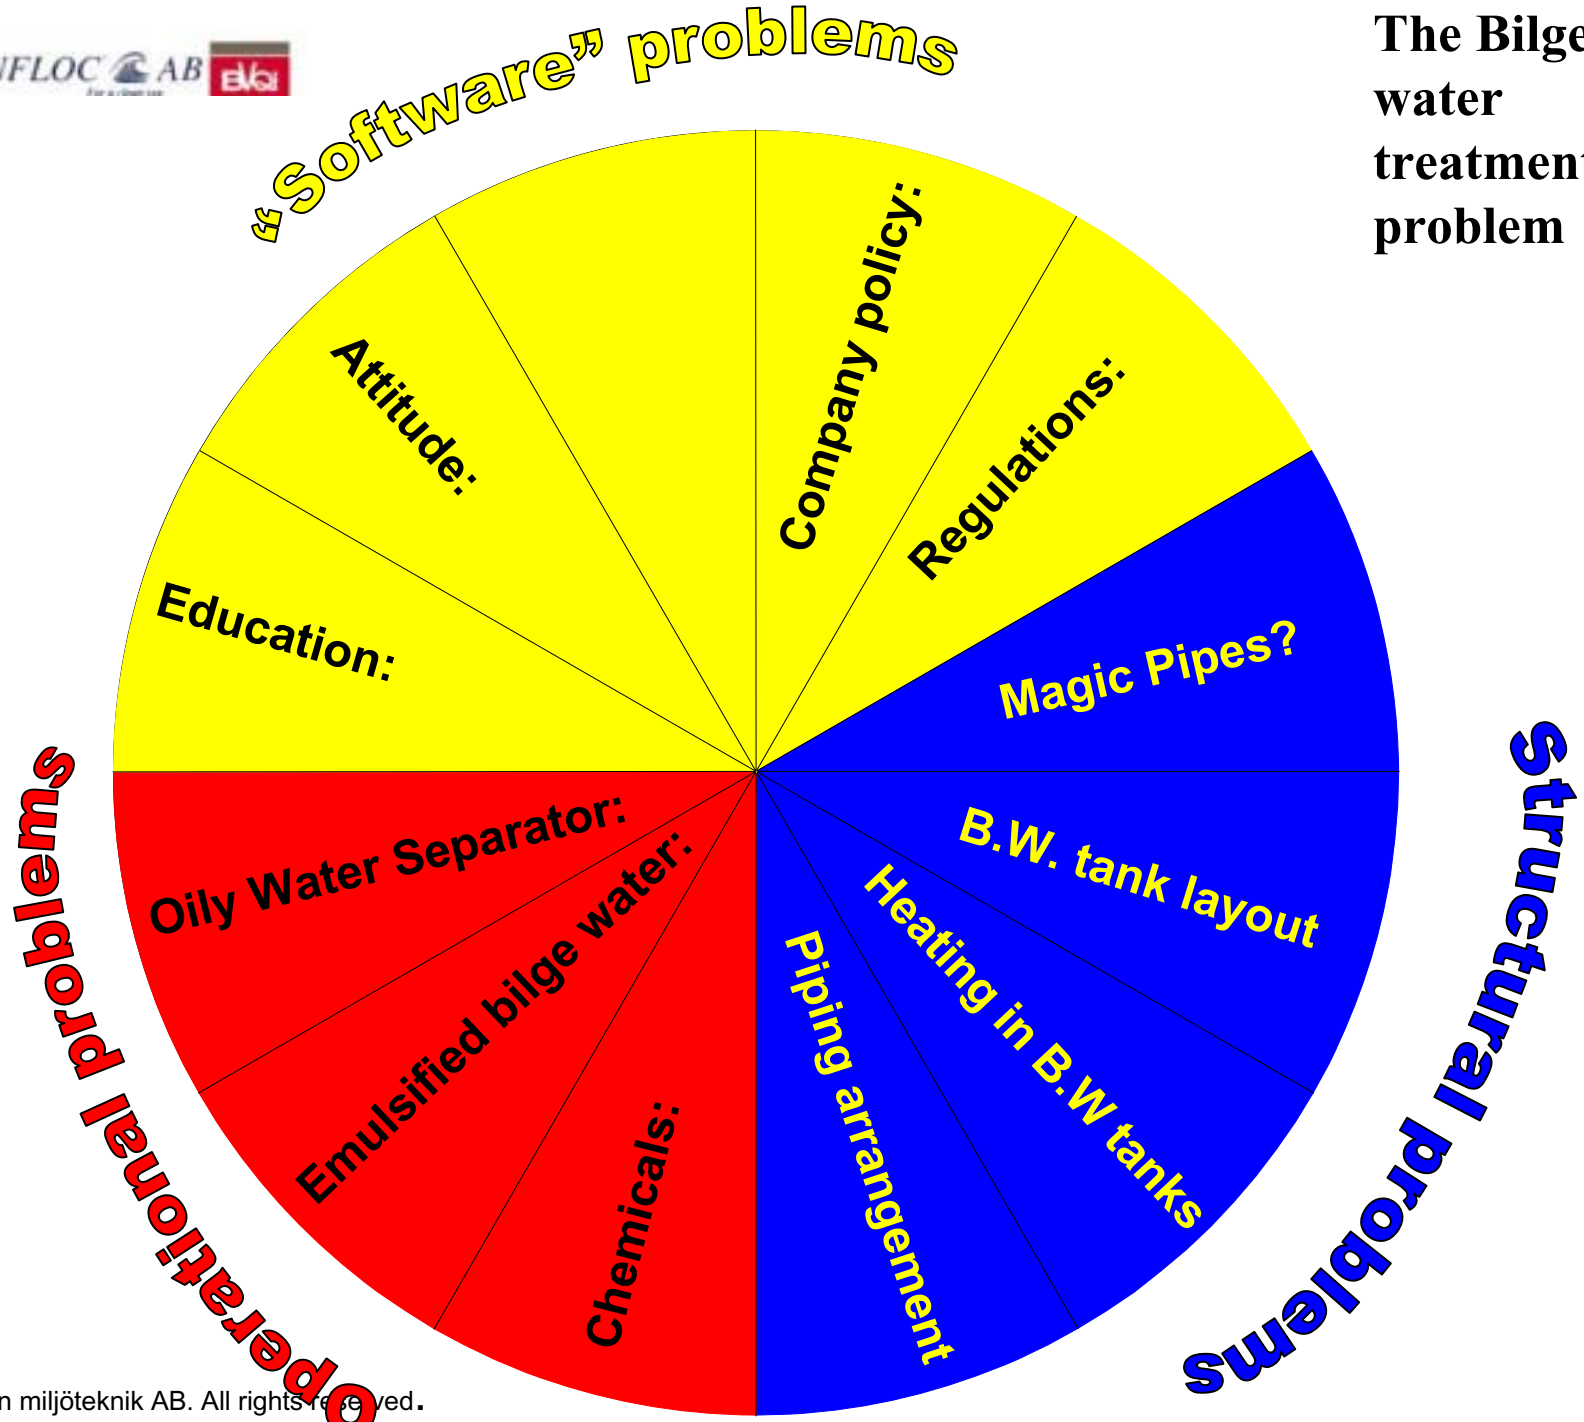

Marinfloc AB

Benny Carlson

Why?

Image taken with Forward Looking Infra-Red Radar

The Bilge water treatment problem

The use of new chemicals who helping ship owners to get more effective ships
Together with the side effects it brings to Bilge water and Sludge

The Bilge water treatment problem

ADDING PAC TO BILGE WATER

The Bilge water treatment problem

Marinfloc CD

The Bilge water treatment problem

The Bilge water treatment problem

Do we really want to solve the problem?

We don't have
any problems

We have full
control

We don't have time
for this shit!

This water is
clean enough!

Another *bright*
idea from the
office!

The Bilge water treatment problem

White Box System

Thanks for your time