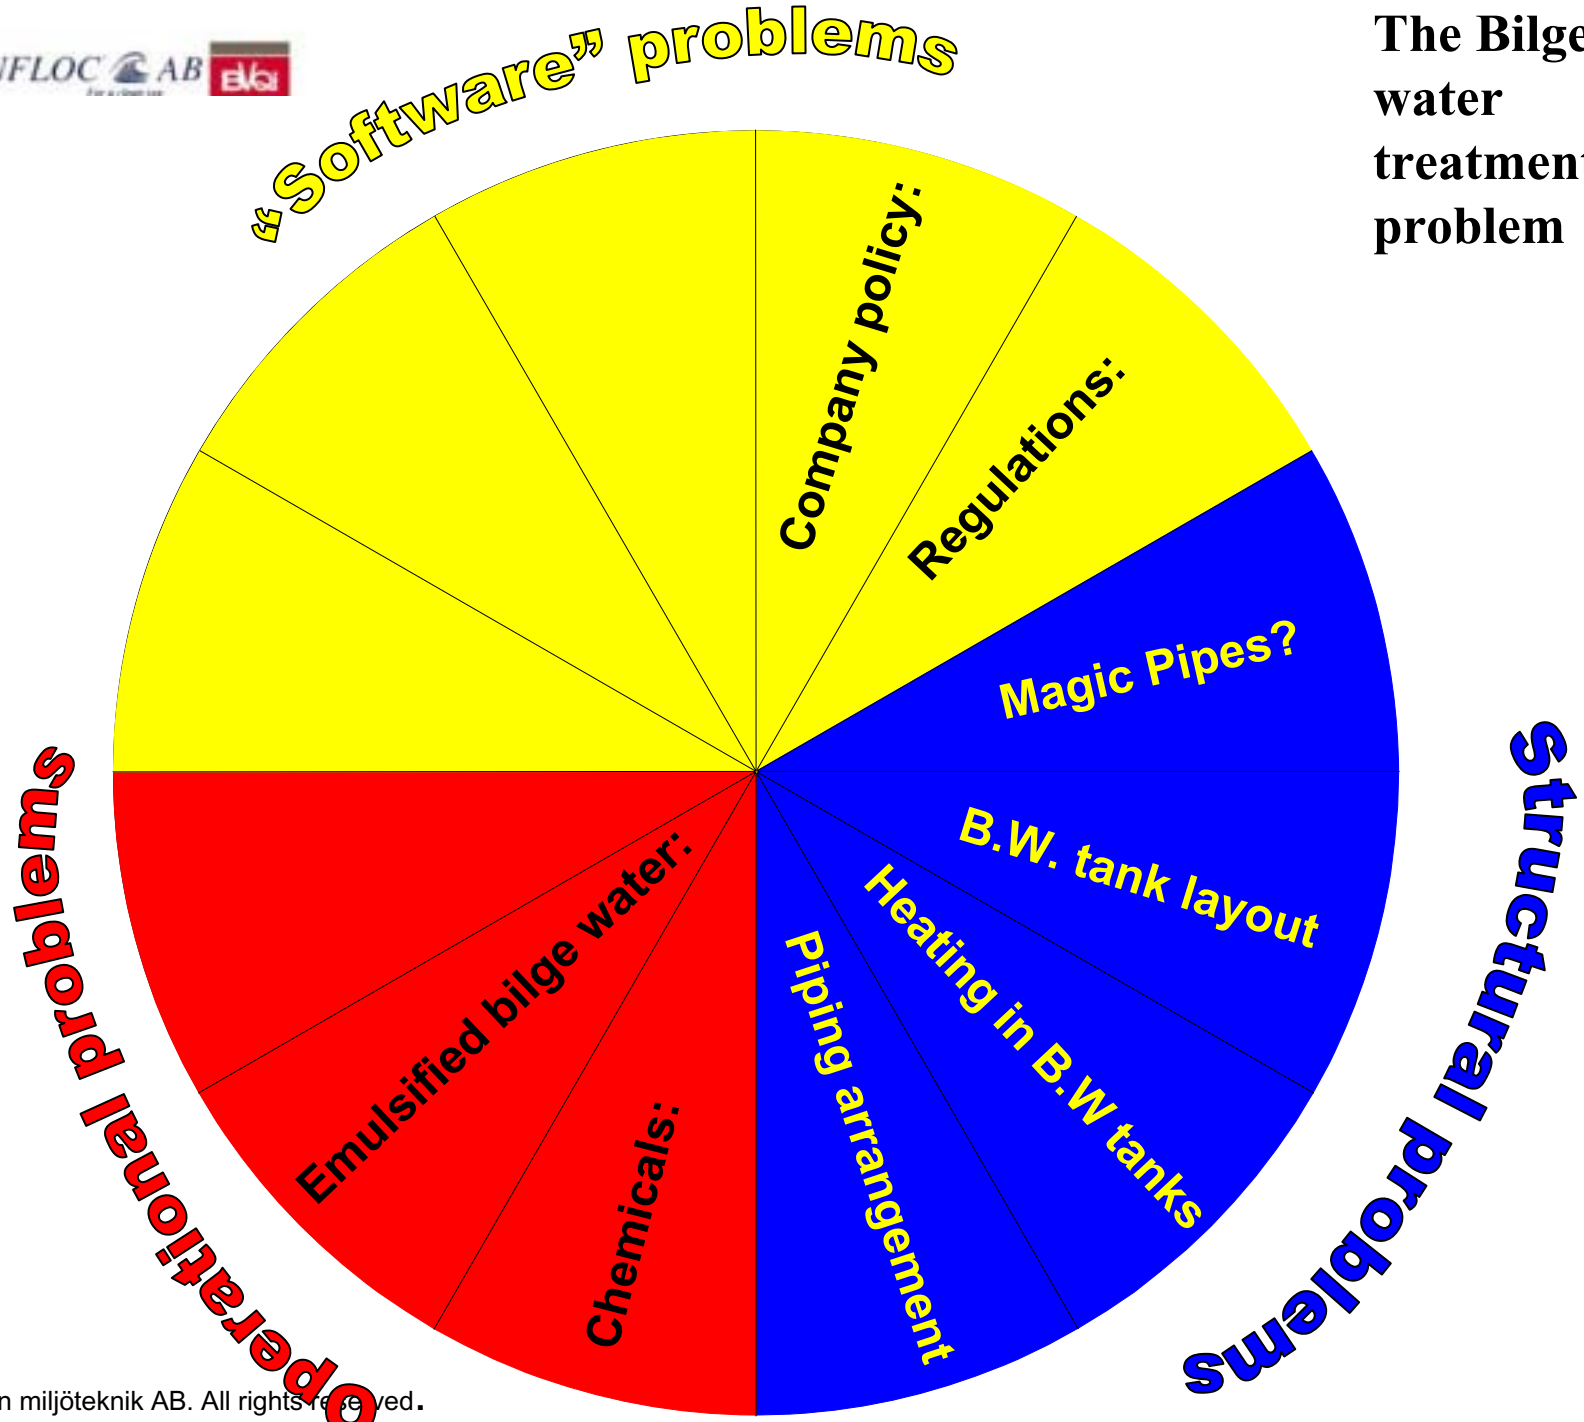

Marinfloc AB

Benny Carlson

Why?

Image taken with Forward Looking Infra-Red Radar

The Bilge water treatment problem

The use of new chemicals who helping ship owners to get more effective ships
Together with the side effects it brings to Bilge water and Sludge

The Bilge water treatment problem

ADDING PAC TO BILGE WATER

The Bilge water treatment problem

Marinfloc CD

The Bilge water treatment problem

The Bilge water treatment problem

Do we really want to solve the problem?

We don't have
any problems

We have full
control

We don't have time
for this shit!

This water is
clean enough!

Another *bright*
idea from the
office!

The Bilge water treatment problem

White Box System

Thanks for your time