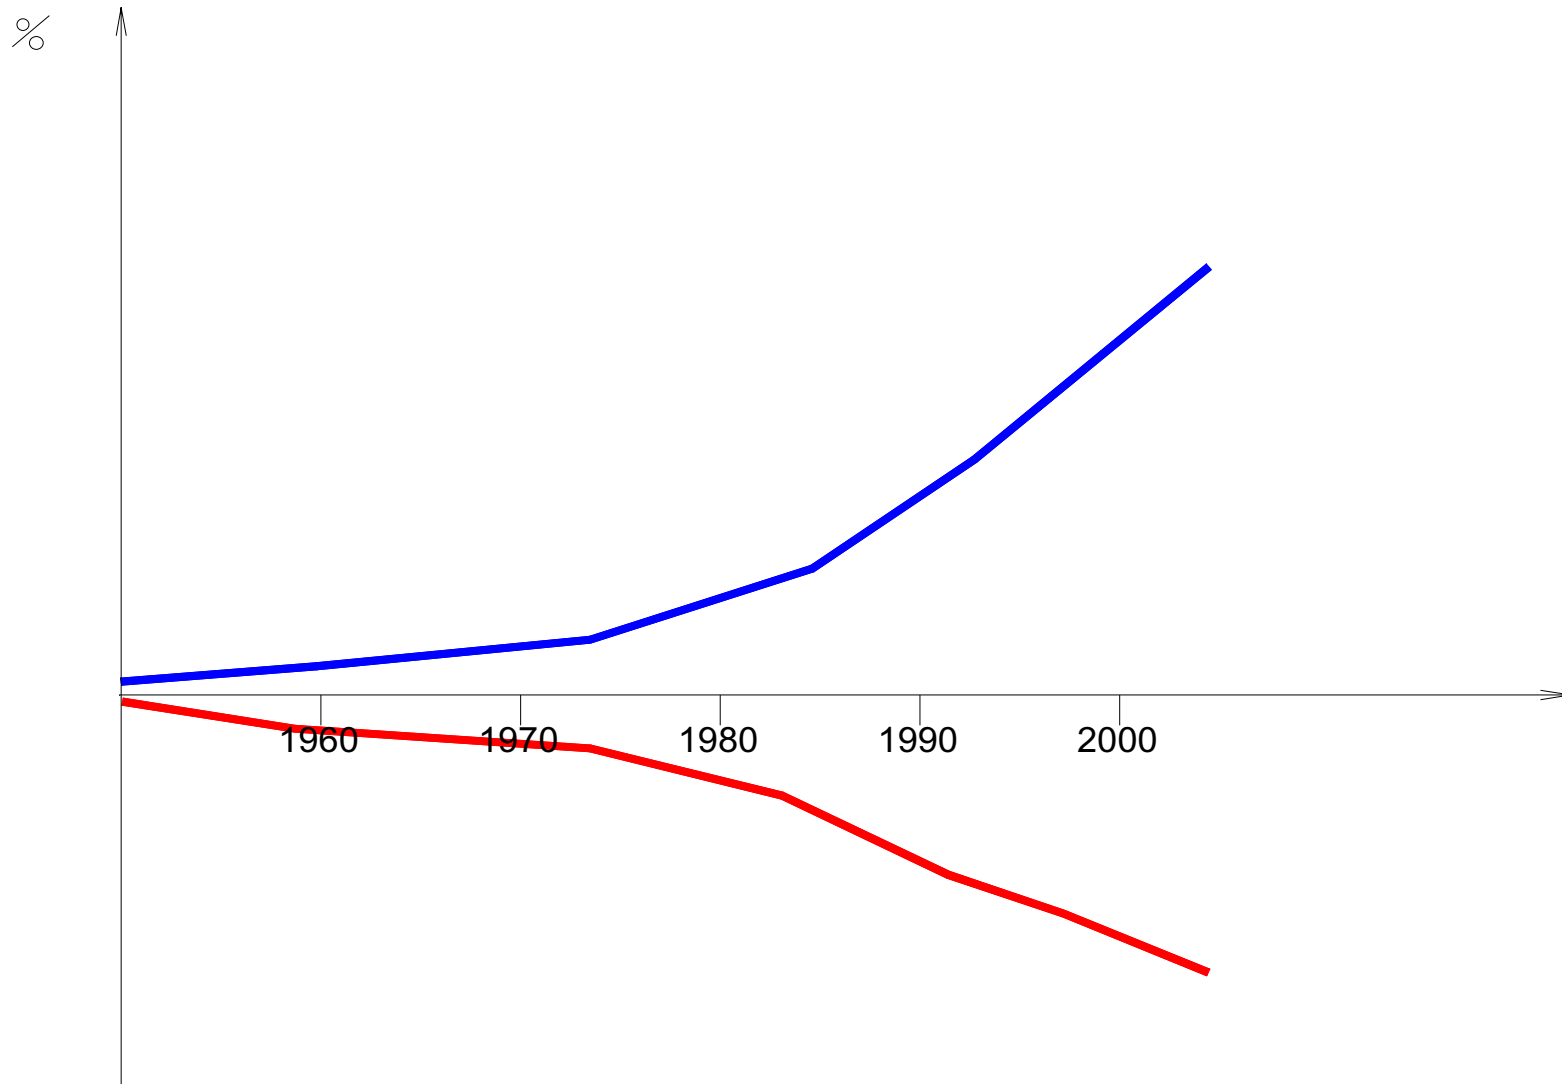

Marinfloc AB

Benny Carlson

Why?

Image taken with Forward Looking Infra-Red Radar

The Bilge water treatment problem

The use of new chemicals who helping ship owners to get more effective ships
Together with the side effects it brings to Bilge water and Sludge