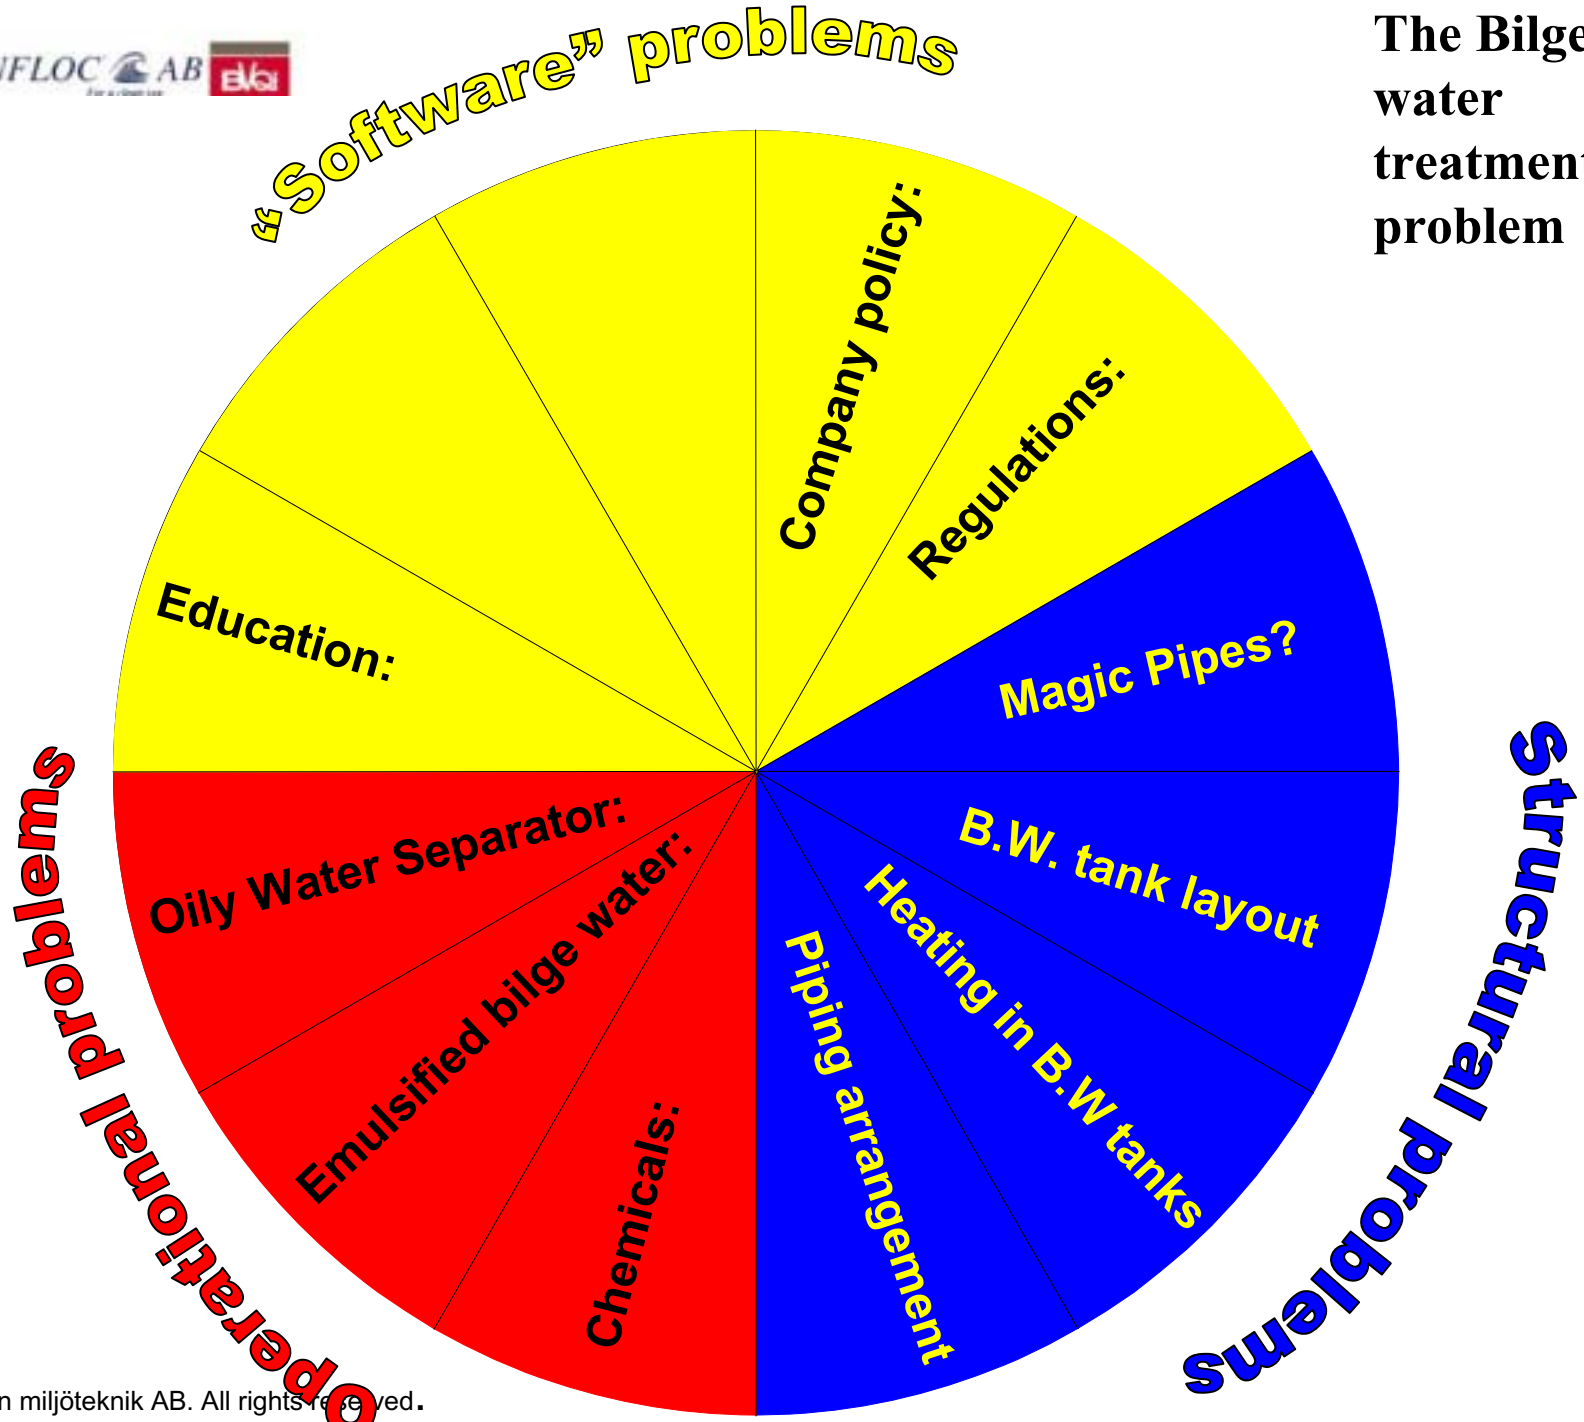

Marinfloc AB

Benny Carlson

Why?

Image taken with Forward Looking Infra-Red Radar

The Bilge water treatment problem

The use of new chemicals who helping ship owners to get more effective ships
Together with the side effects it brings to Bilge water and Sludge

The Bilge water treatment problem

ADDING PAC TO BILGE WATER

The Bilge water treatment problem

Marinfloc CD

The Bilge water treatment problem

The Bilge water treatment problem

Do we really want to solve the problem?

We don't have
any problems

We have full
control

We don't have time
for this shit!

This water is
clean enough!

Another *bright*
idea from the
office!

The Bilge water treatment problem

White Box System

Thanks for your time