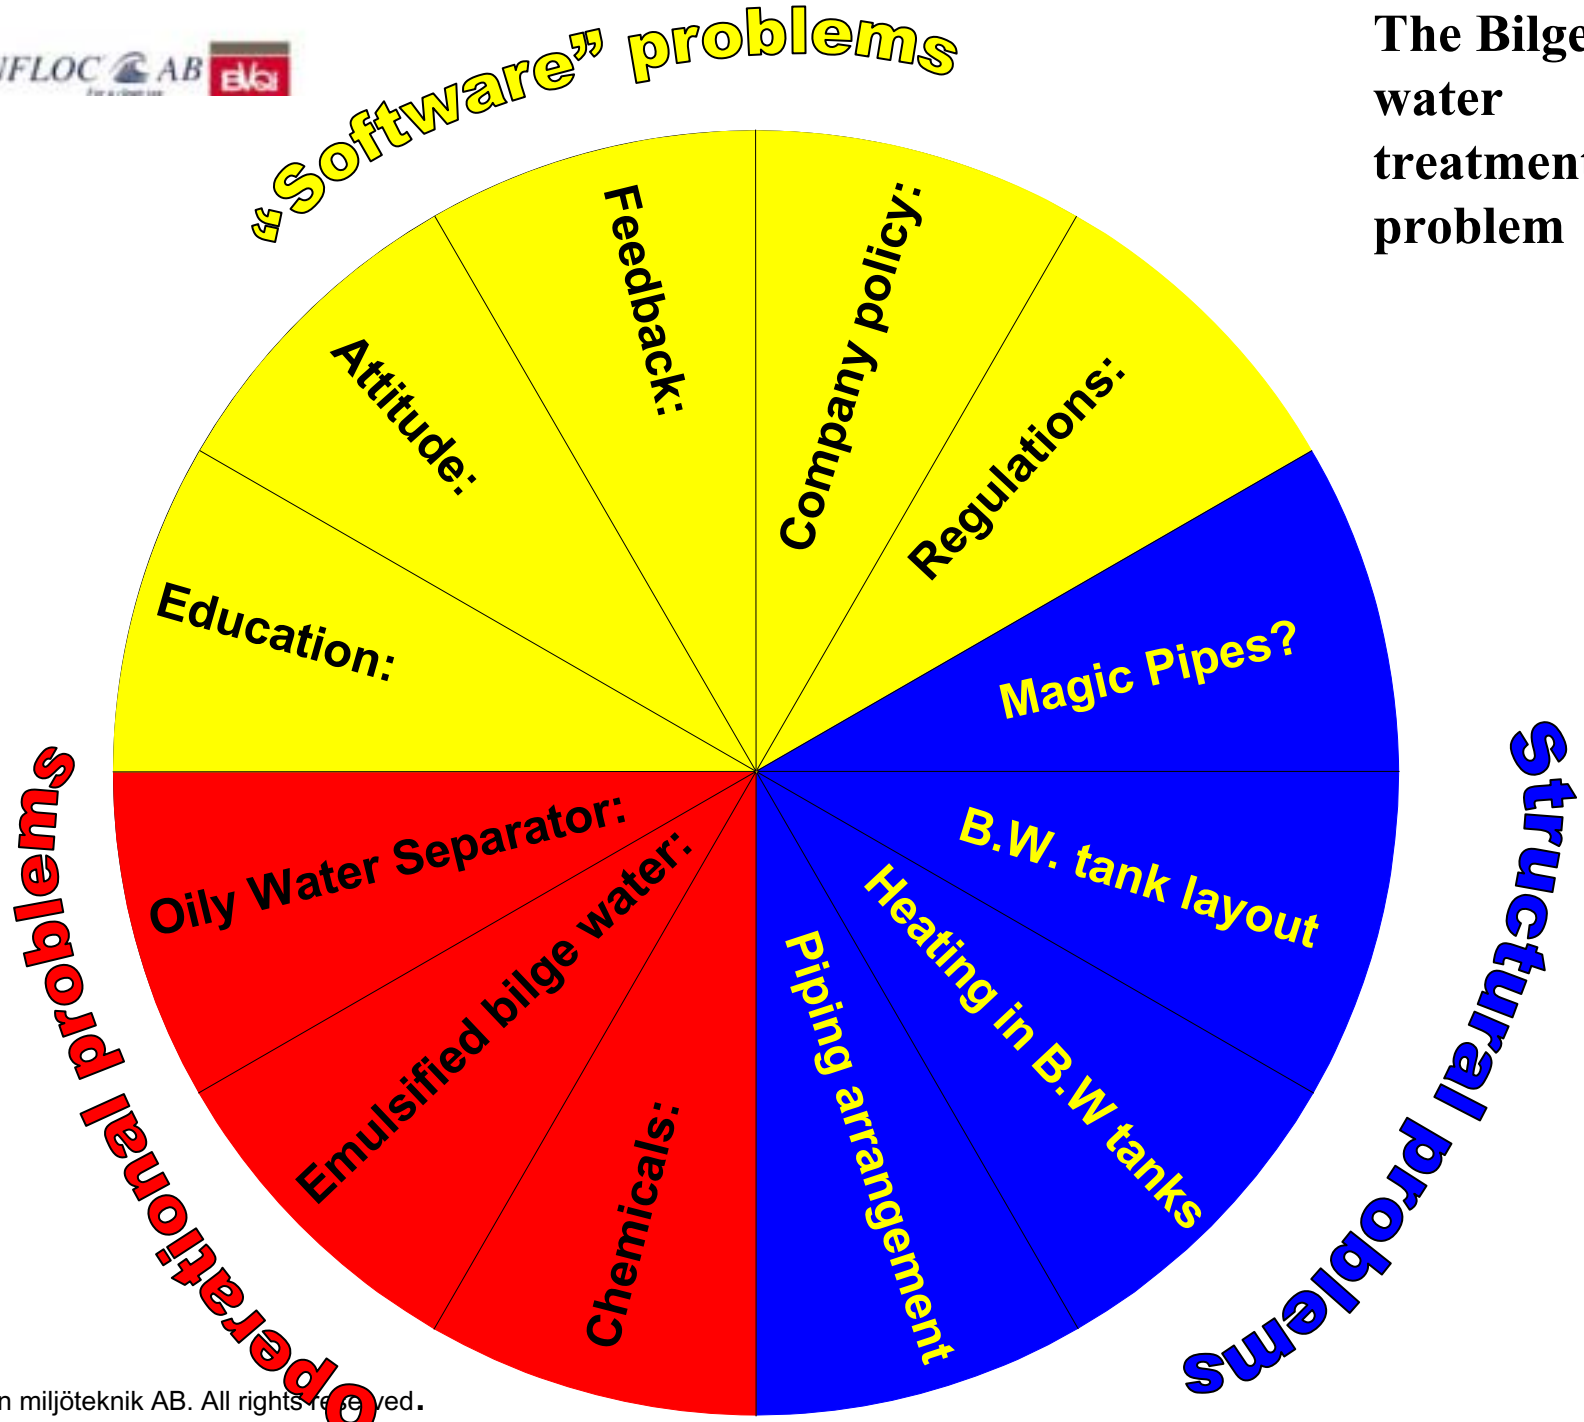

Marinfloc AB

Benny Carlson

Why?

Image taken with Forward Looking Infra-Red Radar

The Bilge water treatment problem

The use of new chemicals who helping ship owners to get more effective ships
Together with the side effects it brings to Bilge water and Sludge

We don't have
any problems

We have full
control

We don't have time
for this shit!

This water is
clean enough!

Another *bright*
idea from the
office!

The Bilge water treatment problem

White Box System

Thanks for your time