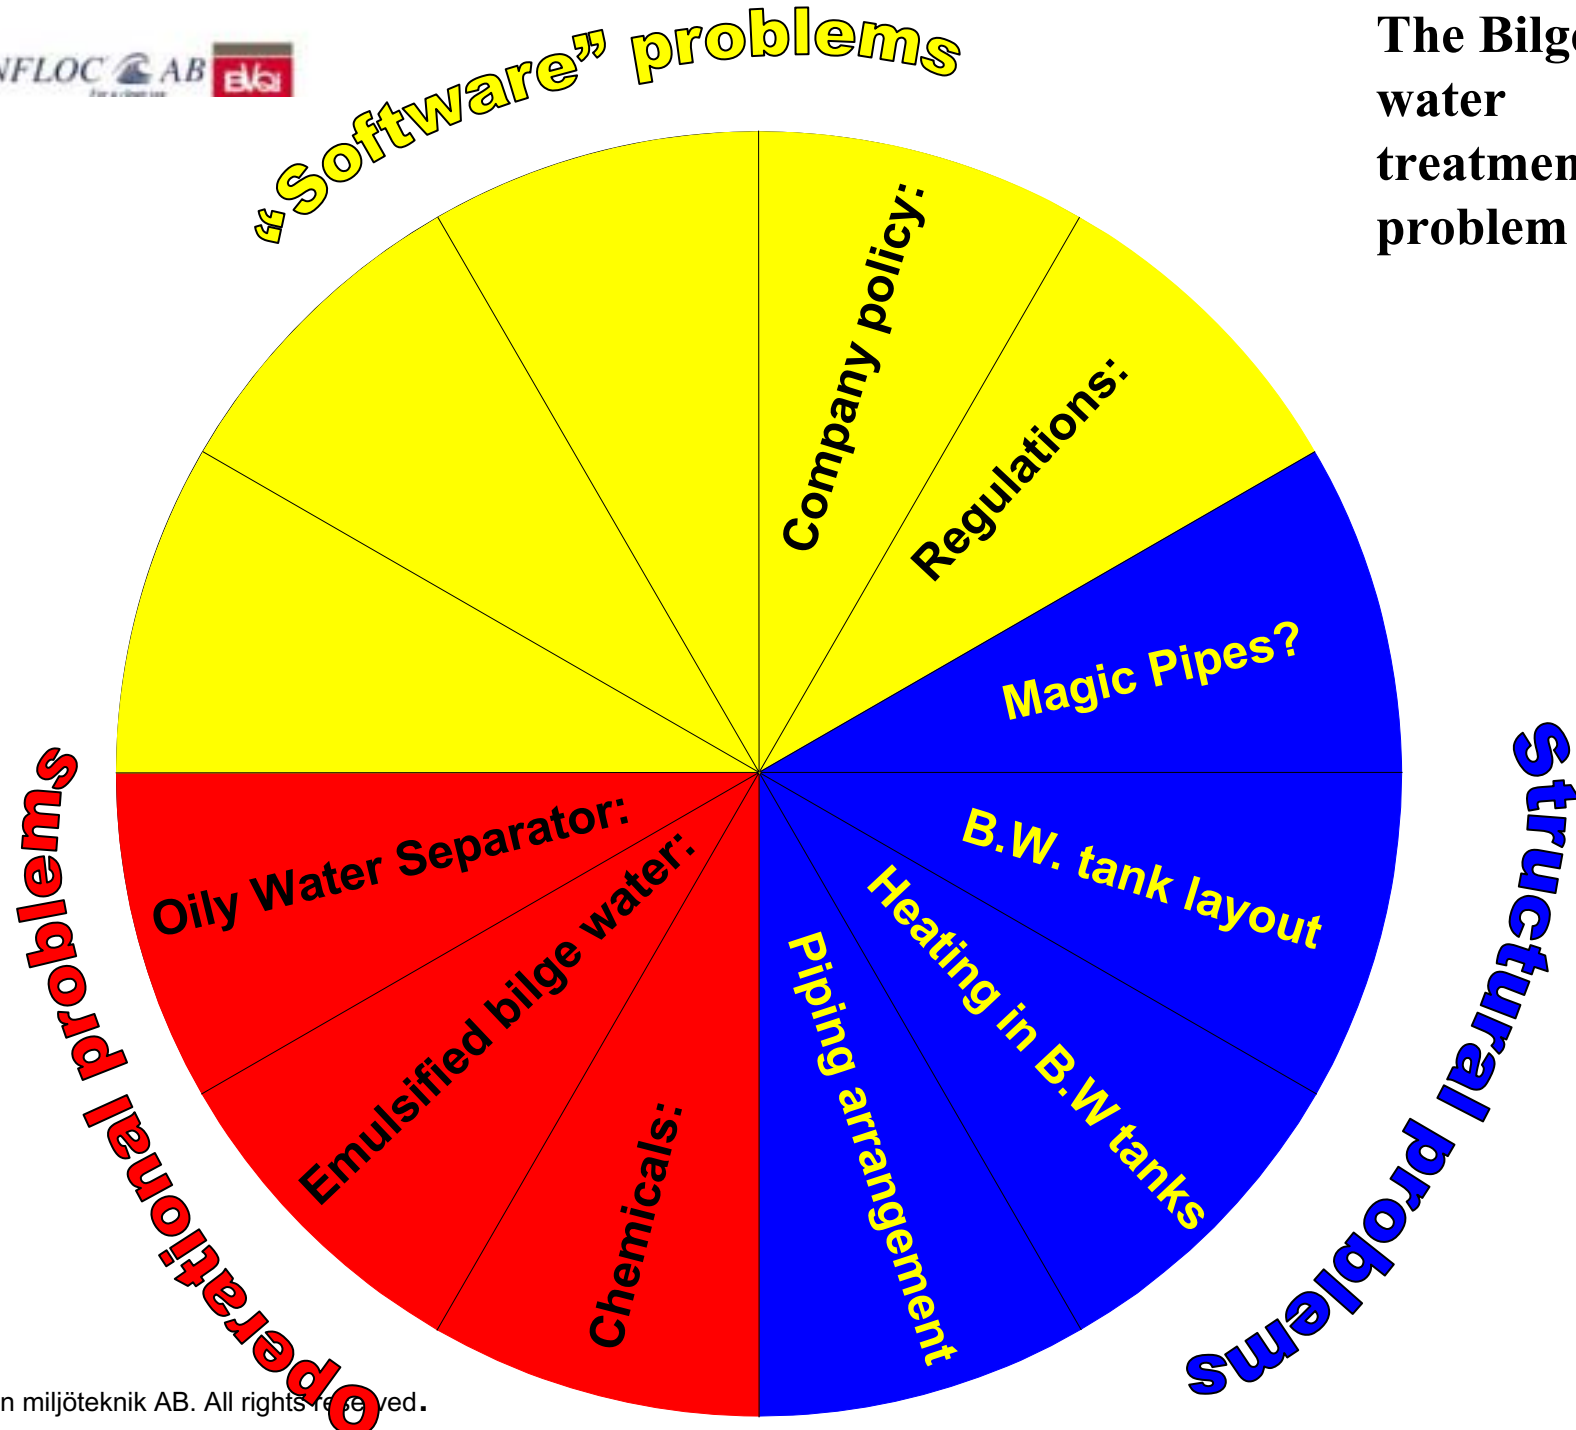

Marinfloc AB

Benny Carlson

Why?

Image taken with Forward Looking Infra-Red Radar

The Bilge water treatment problem

The use of new chemicals who helping ship owners to get more effective ships
Together with the side effects it brings to Bilge water and Sludge

The Bilge water treatment problem

ADDING PAC TO BILGE WATER

The Bilge water treatment problem

Marinfloc CD

The Bilge water treatment problem

The Bilge water treatment problem

Do we really want to solve the problem?

We don't have
any problems

We have full
control

We don't have time
for this shit!

This water is
clean enough!

Another *bright*
idea from the
office!

The Bilge water treatment problem

White Box System

Thanks for your time